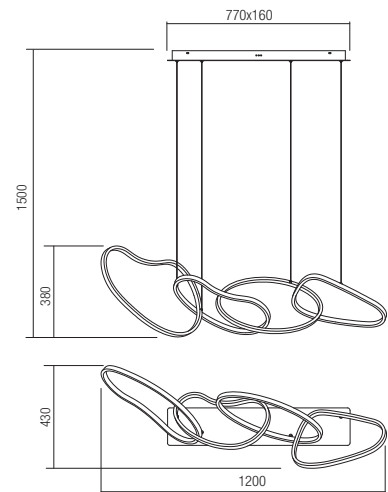

- art. **01-3388** Sand White
- art. **01-3389** Matt Gold
- art. **01-3390** Sand Black